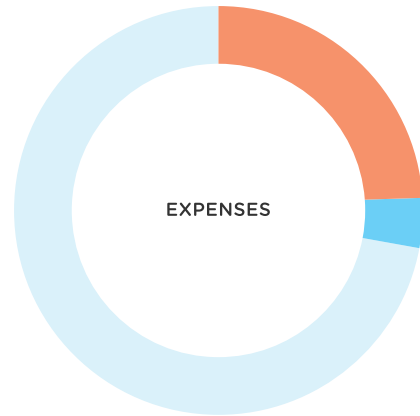

- Program Services 72%
- Management & General 24%
- Fundraising 4%