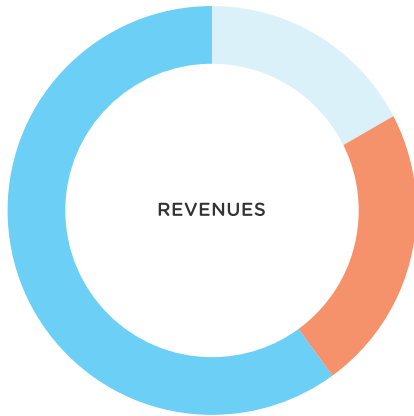

Financials

Sunshine Heroes Foundation works in partnership with field experts and international non-profits to sponsor meaningful programs that improve the lives of children. Thanks to generous contributions from Nature's Sunshine Products to cover all administrative costs, 100% of all individual donations are invested into our humanitarian projects around the world. We also leverage in-kind contributions of goods and services to further our impact.

REVENUES

Coporations	$271,713.10
Individuals	$104,209.12
In-Kind Contributions	$76,100.07
Other	$906.54

TOTAL $452,928.83

EXPENSES

Program Services	$317,311.94
Management & General	$107,080.99
Fundraising	$18,847.65

TOTAL $443,240.58

- Corporations 60%
- Individuals 23%
- In-Kind Contributions 17%
- Other <1%